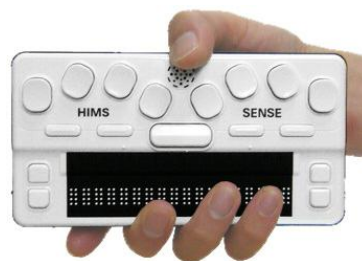

# Braille Sense OnHand

Smaller but smarter!

The Braille Sense OnHand with 18 Braille cells is the smallest and lightest NoteTaker in the world packed with features.

The Braille Sense OnHand has a built-in GPS receiver and an electronic compass for pedestrian navigation and it will guide you the more accurate route from the point where you are to your destination. It allows you to acquire neighbourhood information and POI (Points Of Interest) in real-time (Map data is optional).

The wireless LAN allows you to surf the web in Wi-Fi zones. Bluetooth is built-in. Several free games are included, such as "Learning Braille".

## External portable LCD(Optional)

Information on the Braille display can be shown on the external portable LCD. This can be helpful for teachers at school or parents at home to communicate with and check their students or children.

## Anytime, Anywhere, Play media.

The easy-accessible audio buttons are accessible to control the unit even when it is in its carry case. Built-in Daisy player and radio. Plays MP3, MP4, WAV, ASF, OGG, WMA, M3U, Audible, WMV, FLAC, MID files. Also records MP3/WAV files in stereo via built-in microphones or line-in.